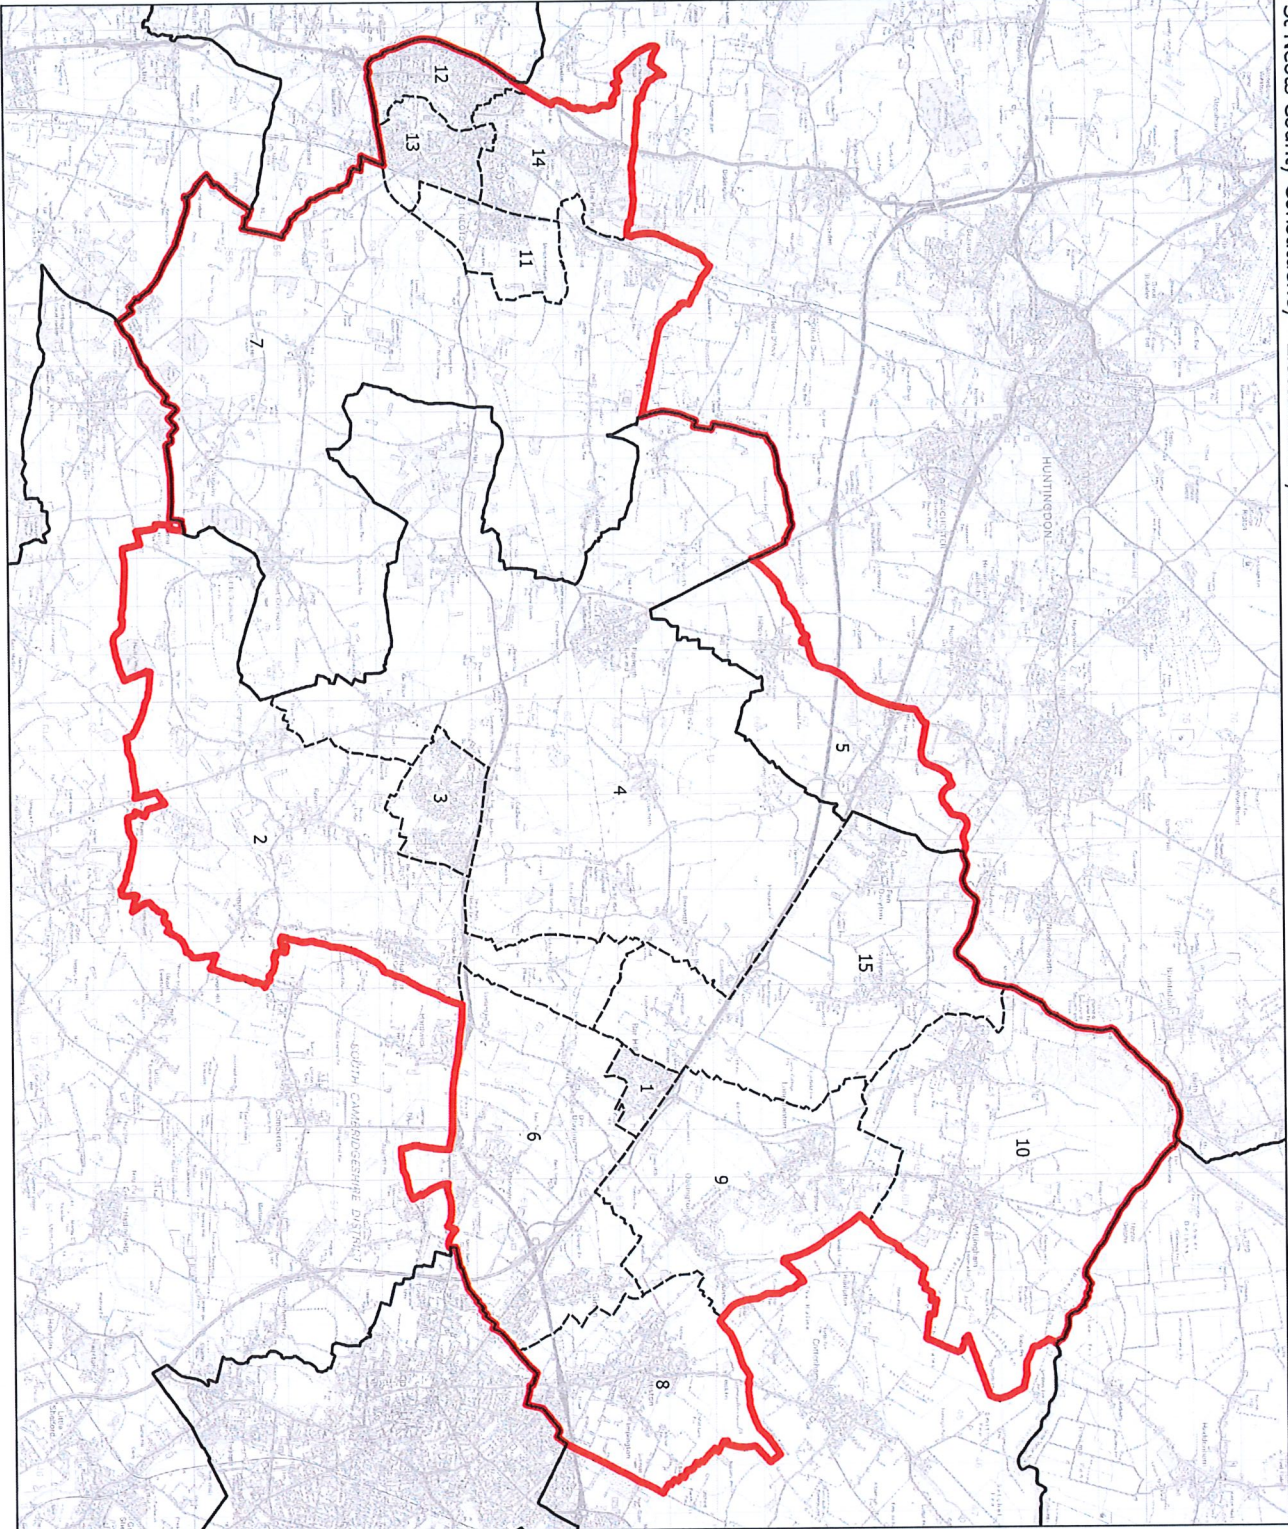

Boundary Commission for England - Initial Proposals for the Eastern Region
St Neots County Constituency - Electorate 74,699

1. **Wards:**
2. 1 Bar Hill
   - 2 Caldecote
   - 3 Cambourne
   - 4 Caxton & Papworth
   - 5 Fenstanton
   - 6 Girton
   - 7 Great Paxton
   - 8 Histon & Impington
   - 9 Longstanton
   - 10 Over & Willingham
   - 11 St. Neots East
   - 12 St. Neots Eastons
   - 13 St. Neots Eynesbury
   - 14 St. Neots Priory Park & Little Paxton
   - 15 Swavesey

- Constituency
- Local Authorities
- Wards

St Neots County Constituency