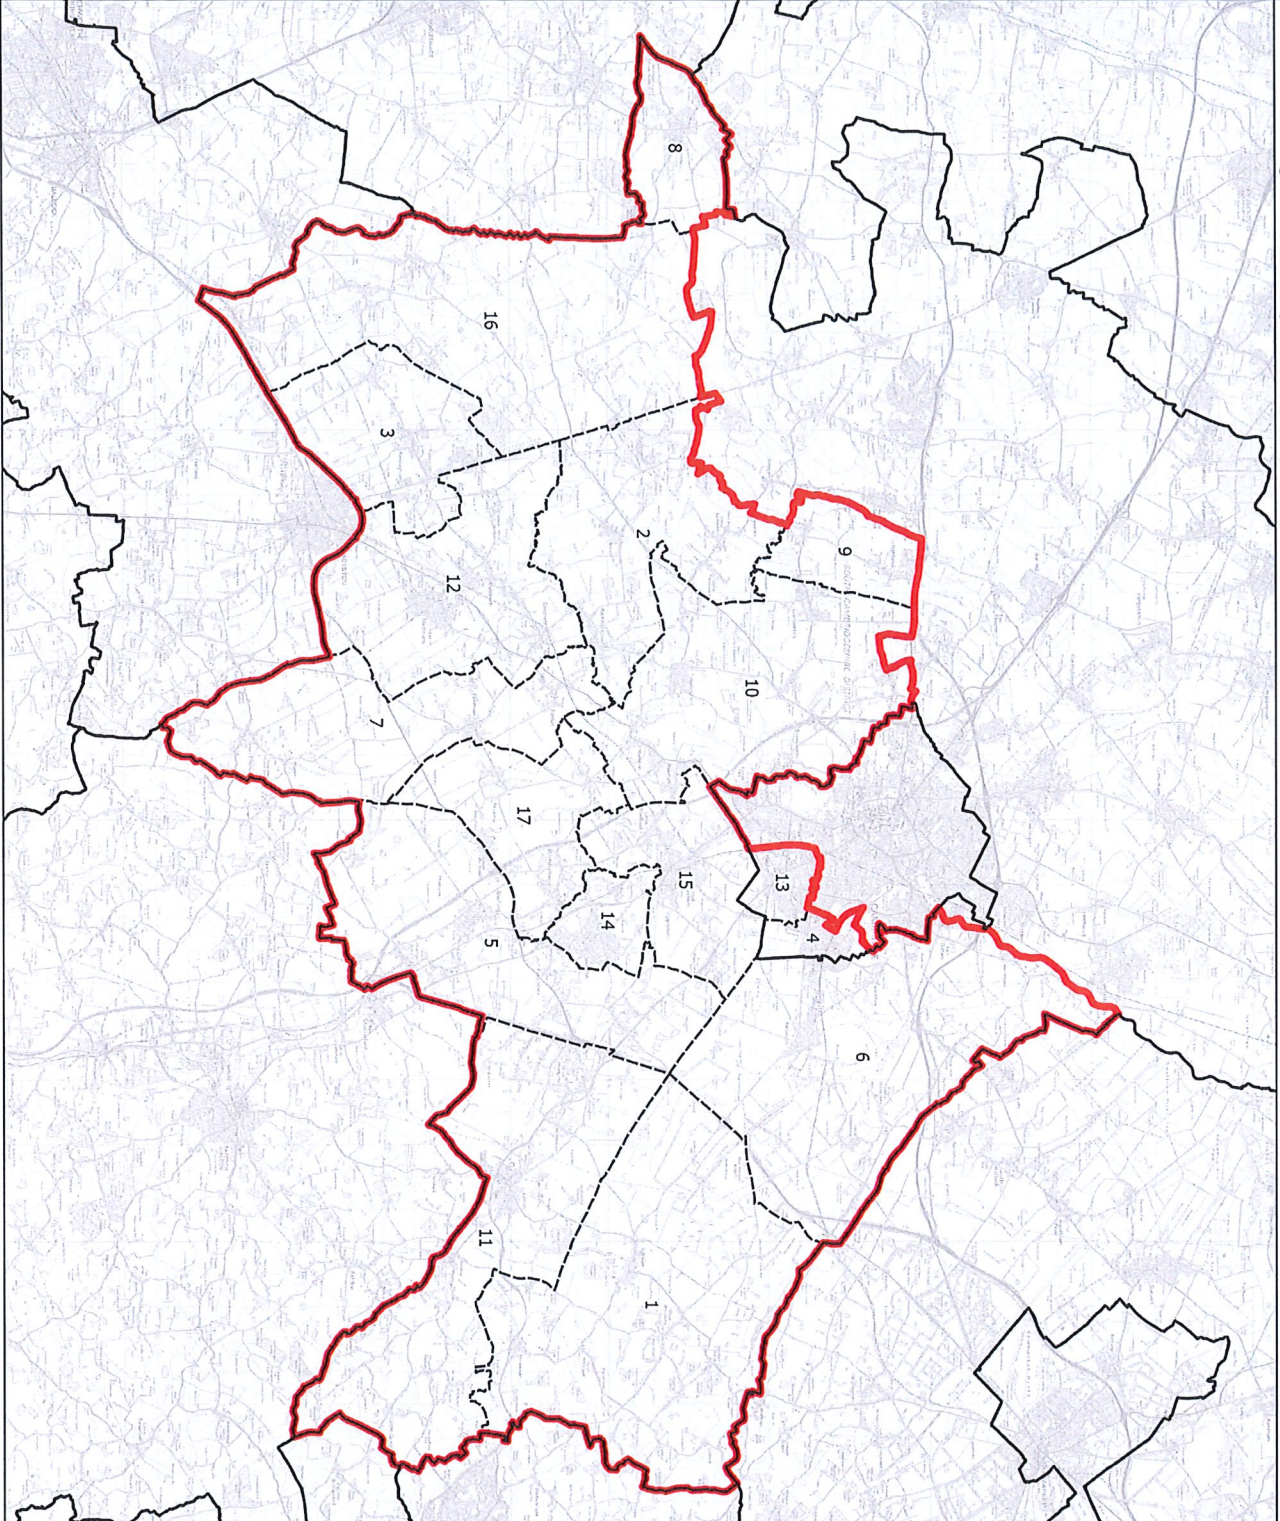

Boundary Commission for England - Initial Proposals for the Eastern Region
South Cambridgeshire County Constituency - Electorate 75,484

1. Wards:
2. 1 Balsham
   - 2 Barrington
   - 3 Bassingbourn
   - 4 Cherry Hinton
   - 5 Duxford
   - 6 Fen Ditton & Fulbourn
   - 7 Foxton
   - 8 Gamlingay
   - 9 Hardwick
   - 10 Harston & Comberton
   - 11 Linton
   - 12 Melbourn
   - 13 Queen Edith's
   - 14 Sawston
   - 15 Shelford
   - 16 The Mordens
   - 17 Whittleford

Constituency
Local Authorities
Wards

South Cambridgeshire County Constituency